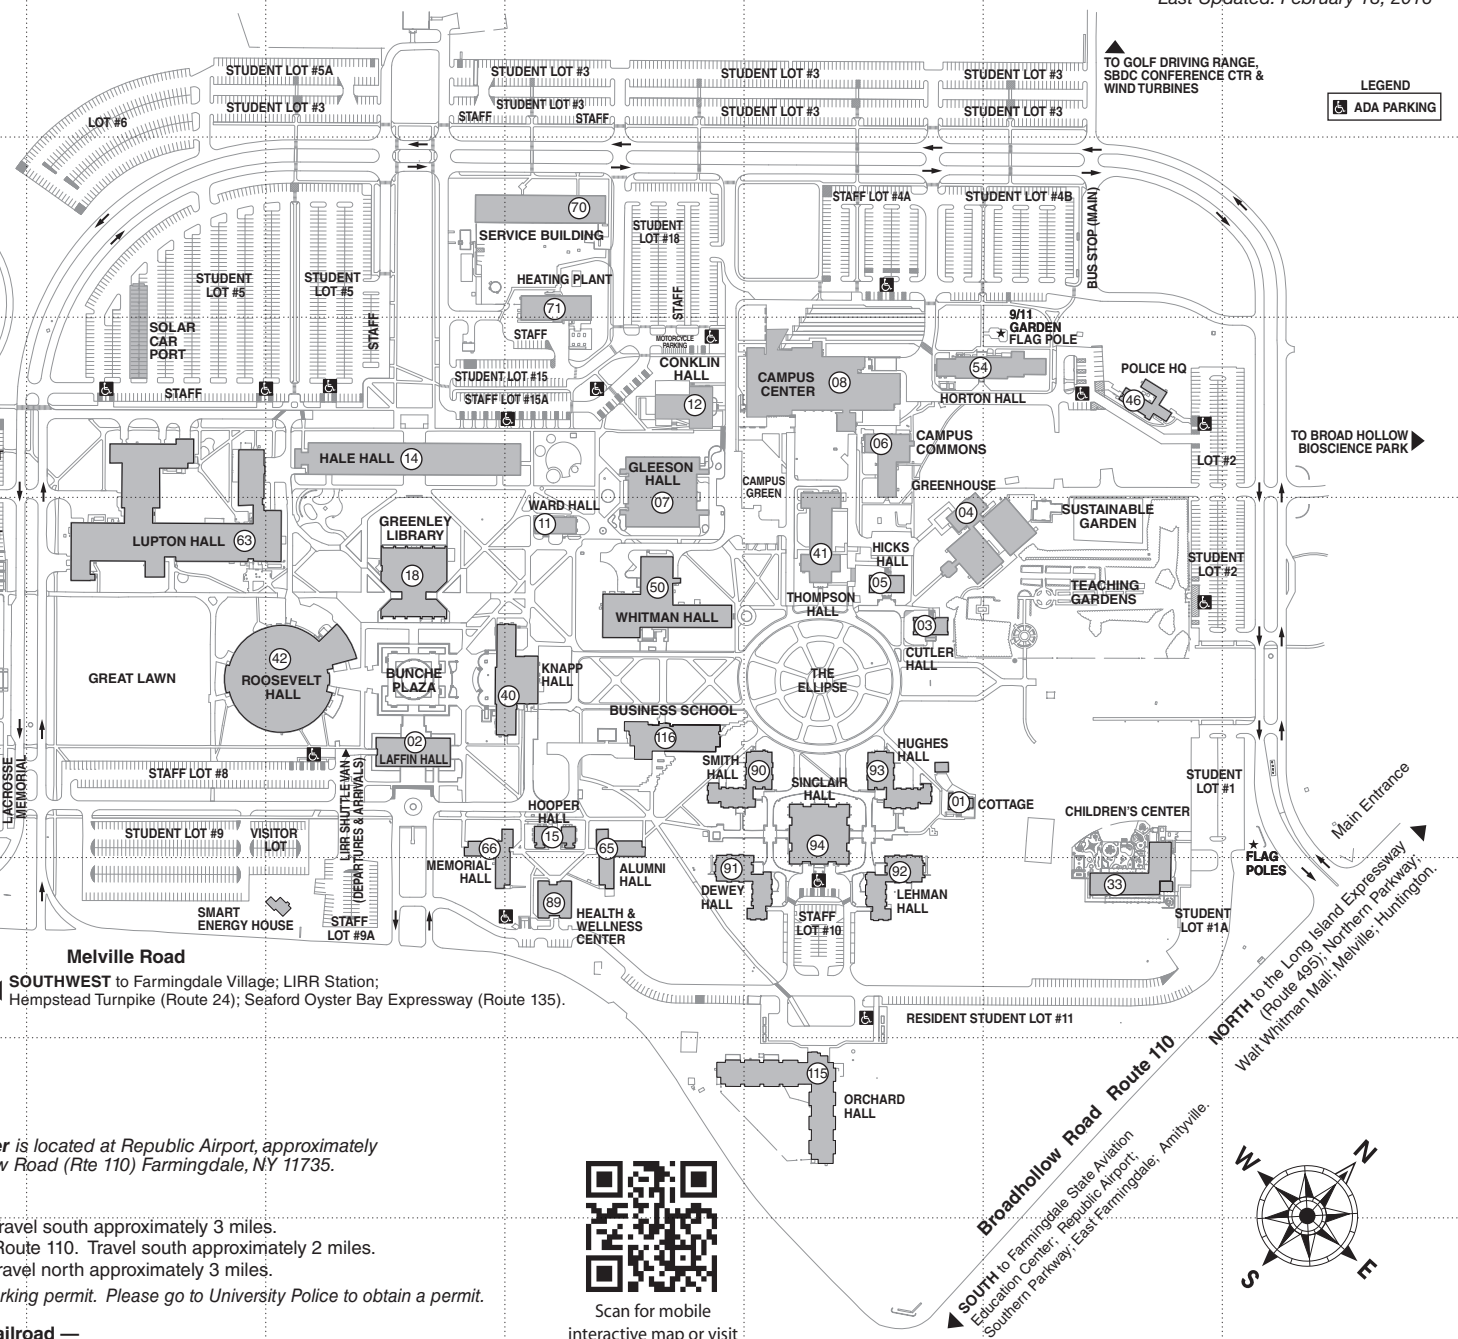

Admissions	631-420-2200
Campus Operator	631-420-2000
University Police	631-420-2111

* The Farmingdale State Aviation Education Center is located at Republic Airport, approximately 1.5 miles south of the campus, at 885 Broadhollow Road (Rte 110) Farmingdale, NY 11735.

1. **Directions to the campus via Automobile —**
2. Northern State Parkway: Exit 40S – Route 110. Travel south approximately 3 miles.
   - Long Island Expressway (495): Exit 49 South – Route 110. Travel south approximately 2 miles.
   - Southern State Parkway: Exit 32N – Route 110. Travel north approximately 3 miles.

All vehicles parked on campus must have a valid parking permit. Please go to University Police to obtain a permit.

Directions to the campus via the Long Island Railroad —

- Ronkonkoma branch to the Farmingdale Station. Shuttle Bus service is available to the campus from the train station.

LEGEND
ADA PARKING

Scan for mobile interactive map or visit farmingdale.edu/map

Broadhollow Road Route 110
SOUTH to Farmingdale State Aviation Education Center - Republic Airport, Southern Parkway - East Farmingdale, Amityville.
NORTH to the Long Island Expressway (Route 495) Northern Parkway - Walt Whitman Mall, Melville, Huntington.

Melville Road
SOUTHWEST to Farmingdale Village; LIRR Station; Hempstead Turnpike (Route 24); Seaford Oyster Bay Expressway (Route 135).